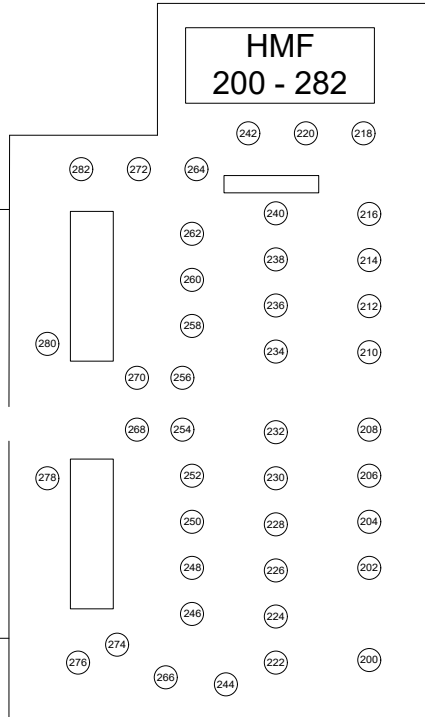

ANNUAL

APRIL 23-26, 2022 • PALM BEACH, FL

Tuesday Weather Backup Plan

Magnolia 619 - 654

HMF 200 - 282

Venetian 308 - 613