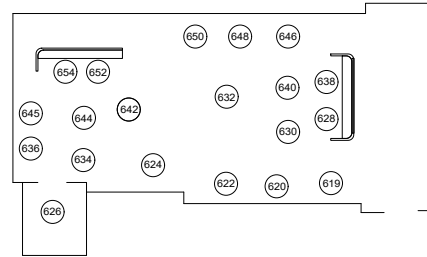

Sunday Weather Backup Plan

Magnolia 464 - 528

HMF 200 - 282

Circle 308 - 460

Gold 530 - 568

Italian Restaurant 619 - 654

Ponce Foyer 604 - 618