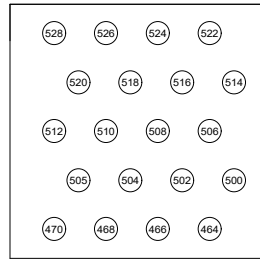

Sunday Weather Backup Plan

Magnolia 464 - 528

HMF 200 - 282

Circle 308 - 460

Gold 530 - 568

Italian Restaurant 619 - 654

Ponce Foyer 604 - 618