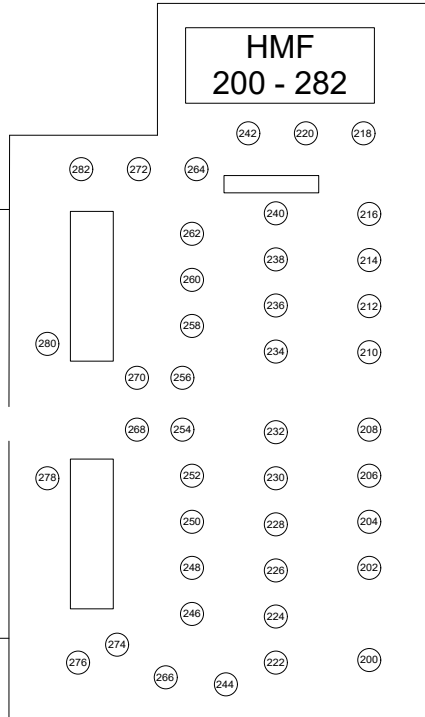

Sunday Weather Backup Plan

Magnolia 464 - 528

HMF 200 - 282

Circle 308 - 460

Gold 530 - 568

Italian Restaurant 619 - 654

Ponce Foyer 604 - 618