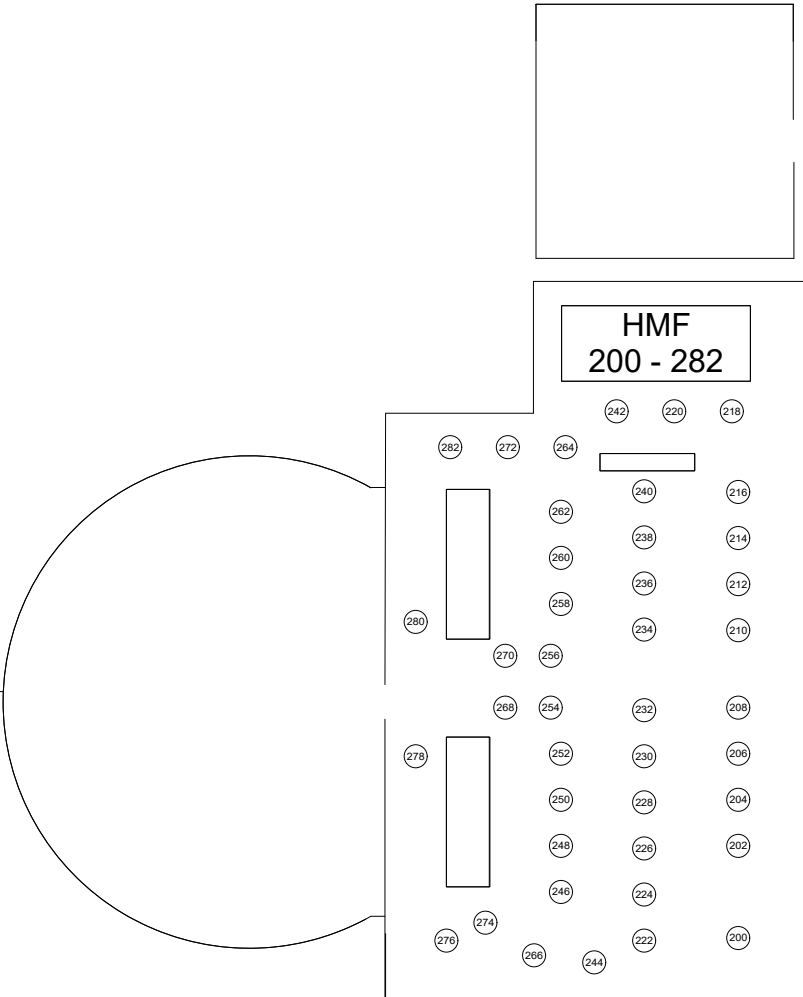

Saturday Weather Backup Plan

**Venetian
308 - 558**

**Italian Restaurant
613 - 654**

**Ponce Foyer
560 - 612**