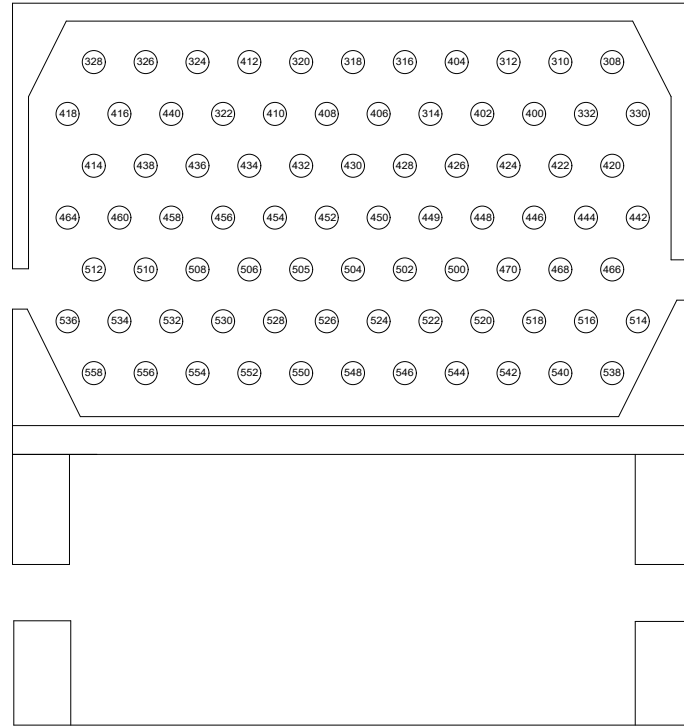

Saturday Weather Backup Plan

**Venetian
308 - 558**

**Italian Restaurant
613 - 654**

**Ponce Foyer
560 - 612**