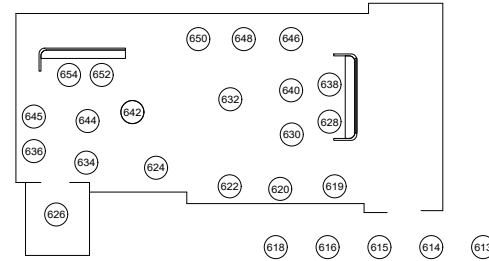

Saturday Weather Backup Plan

**Venetian
308 - 558**

**Italian Restaurant
613 - 654**

**Ponce Foyer
560 - 612**